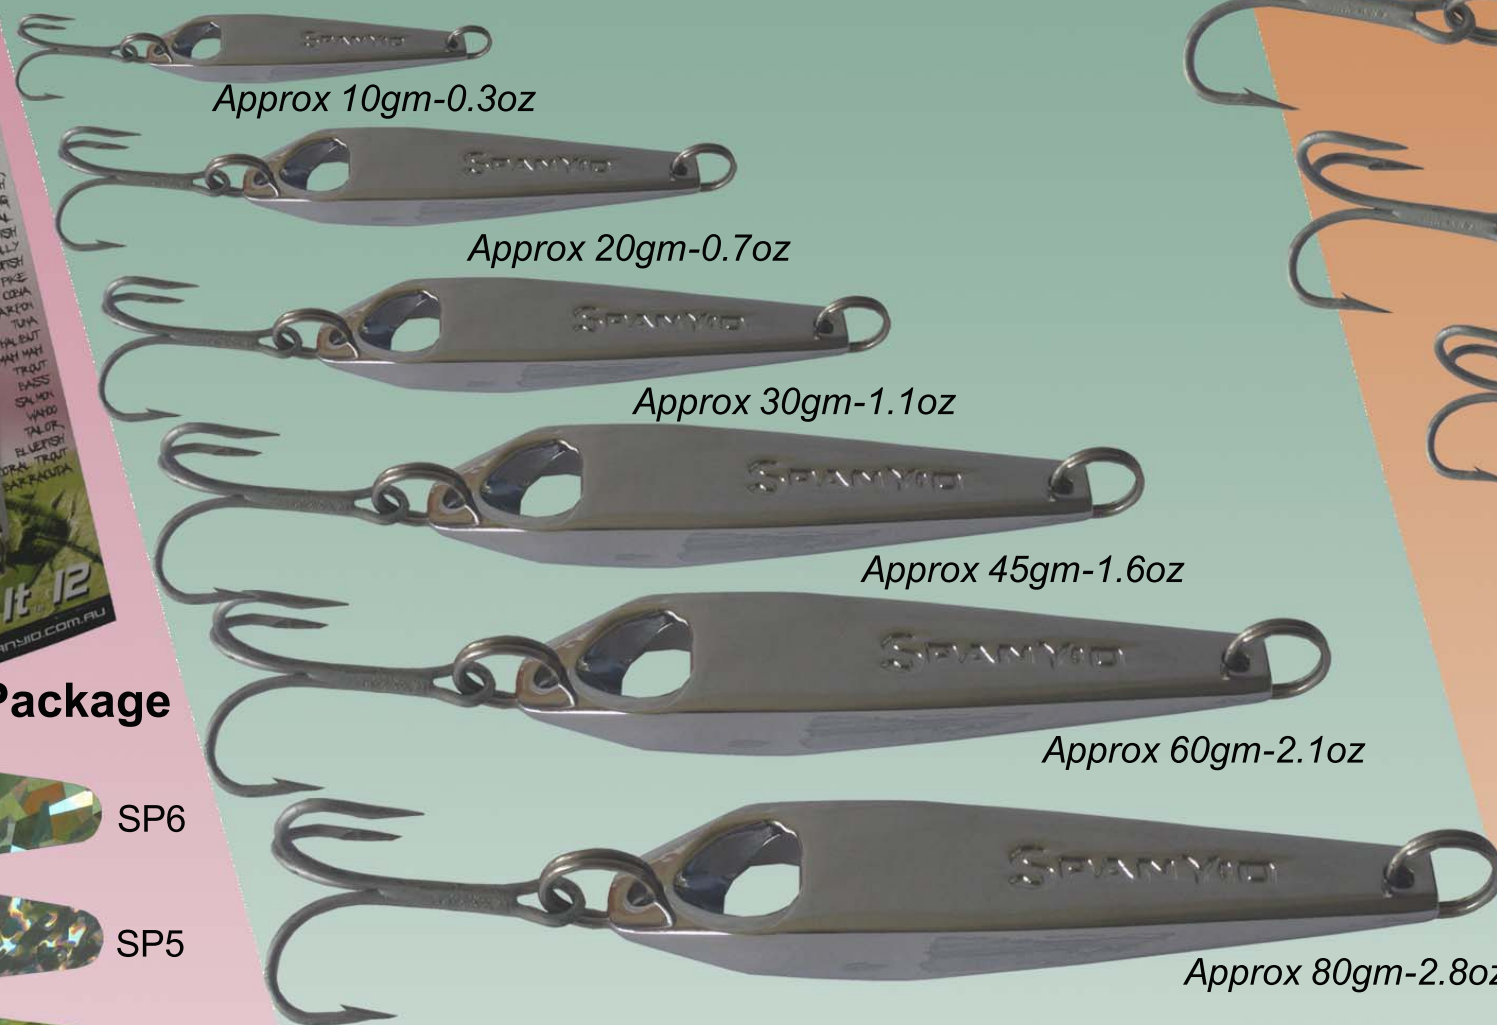

# Bite It T.M.

**BITE IT** spoons are designed for slow to medium speed retrieves and shallow water areas in both salt and fresh water environments. They can be spun, jigged or trolled.

## Package

Approx 12gm-0.4oz

Approx 20gm-0.7oz

Approx 30gm-1.1oz

Approx 50gm-1.8oz

# Strike It T.M.

Approx 10gm-0.3oz

Approx 20gm-0.7oz

Approx 30gm-1.1oz

Approx 45gm-1.6oz

Approx 60gm-2.1oz

Approx 80gm-2.8oz

## Stickers Color for Strike it

CF1

CF2

**STRIKE IT** is a medium to high speed water trailing lure with a unique Tail Fluttering Action designed to imitate fleeing bait fish and can be used for spinning or trolling in both salt and fresh water environments.