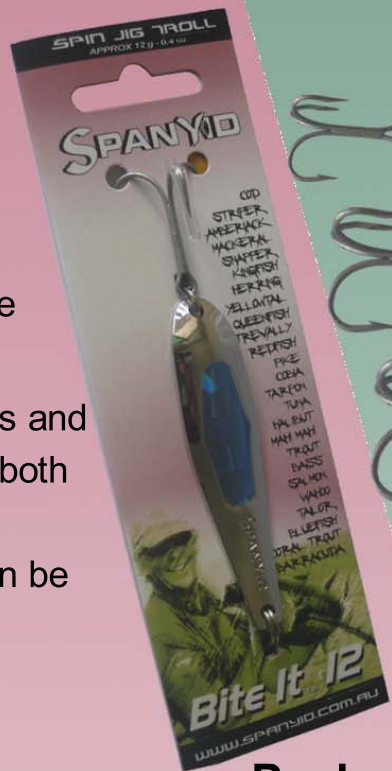

# Bite It T.M.

**BITE IT** spoons are designed for slow to medium speed retrieves and shallow water areas in both salt and fresh water environments. They can be spun, jigged or trolled.

## Stickers Color for Bite It