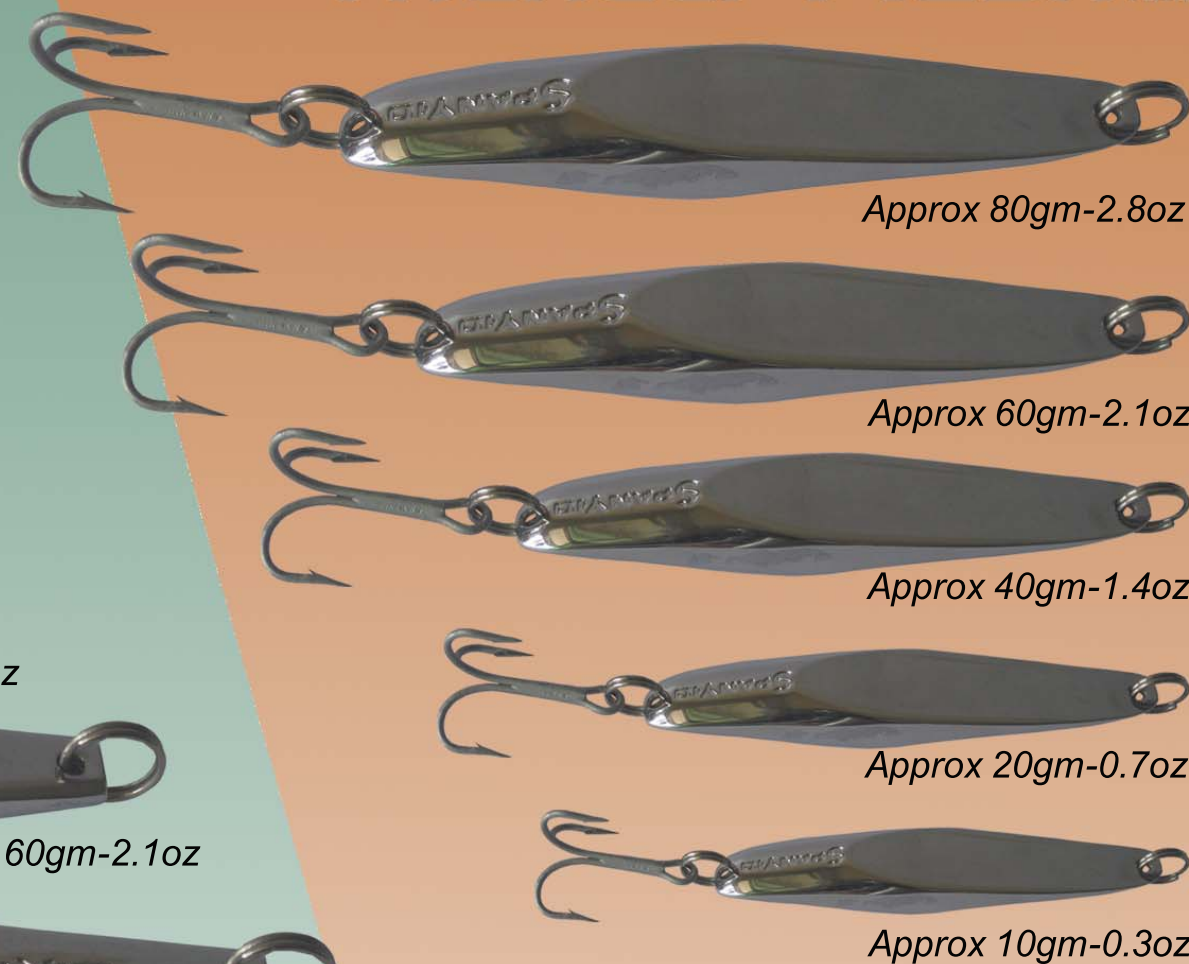

Approx 45gm-1.6oz

Approx 60gm-2.1oz

Thunder Flash T.M.

Approx 80gm-2.8oz

Approx 60gm-2.1oz

Approx 40gm-1.4oz

Approx 20gm-0.7oz

Approx 10gm-0.3oz

Stickers color for Thunder flash