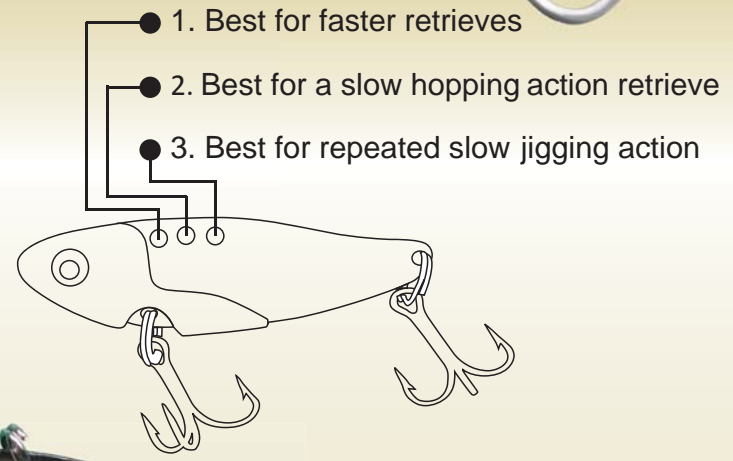

Spanyid Super Blade

SPANYID

145MM
Approx 126gm

The Blue Water 145 mm will troll up to 12 Knots

Spanyid Blades

71MM
Approx 23.9gm

58MM
Approx 11.6gm

45MM
Approx 6.1gm