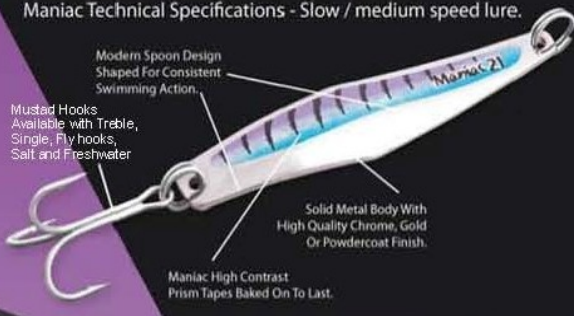

# Maniac

This modern day spoon is as deadly as it is simple. It comes in 8 sizes ranging from 5-45gms in both "Salt" and "Freshwater" variations. The Maniac spoon has a beautiful swimming action that never changes with any size. Maniacs are designed for slow to medium spinning, and trolling, but can certainly be jigged in shallow water circumstances.

MANIAC OPTIONS: All Maniac are available in chrome main body version. See color chart for sticker option. All models 5,7,9,12,17,21 are available with Lure-tail option, Maniac30,45's are available with stainless steel welded ring option and either treble hooks, Single Siwash hooks or Lure Tails

## Maniac Technical Specifications - Slow / medium speed lure.